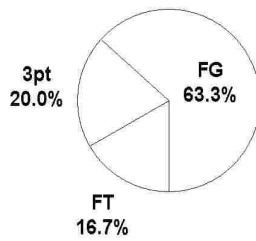

**2005 AHSAA State Basketball Championships - TEAM SHOT CHART for the Central - Hayneville Lions**  
**Central - Hayneville Lions vs. Sumter County Wildcats**  
 DATE: 03/05/2005 TIME: 12:00 SITE: BJCC

Shot Summary	M/A	%	PTS
3Pt FG	4/21	19.0%	12
2Pt FG	19/33	57.6%	38
Layups - L	1/1	100.0%	2
Layups - R	0/0	0.0%	0
Dunks	0/0	0.0%	0
Putbacks	0/0	0.0%	0
Overall Shooting	23/54	42.6%	50
Free Throws	10/12	83.3%	10
Total Points			60

Scoring Distribution

Scoring Locations

By Period	FG	FGA	FG%	3Pt	3PA	3P%	FT	FTA	FT%	PTS	ORB	DRB	TR	PF	AST	TO	BS	ST	P/S
1st Period	6	10	60.0	1	3	33.3	0	0	0.00	13	0	5	5	2	4	7	0	2	1.30
2nd Period	3	11	27.3	0	5	0.00	3	4	75.0	9	1	4	5	6	2	3	0	4	0.69
3rd Period	5	13	38.5	2	5	40.0	2	3	66.7	14	3	5	8	4	4	3	0	1	1.00
4th Period	9	20	45.0	1	8	12.5	5	5	100	24	4	4	8	10	4	0	0	2	1.09
Game	23	54	42.6	4	21	19.0	10	12	83.3	60	8	18	26	22	14	13	0	9	1.00