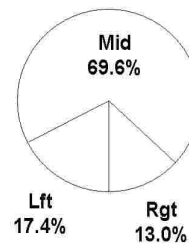

Scoring Locations

By Period	FG	FGA	FG%	3Pt	3PA	3P%	FT	FTA	FT%	PTS	ORB	DRB	TR	PF	AST	TO	BS	ST	P/S
1st Period	6	10	60.0	1	3	33.3	0	0	0.00	13	0	5	5	2	4	7	0	2	1.30
2nd Period	3	11	27.3	0	5	0.00	3	4	75.0	9	1	4	5	6	2	3	0	4	0.69
3rd Period	5	13	38.5	2	5	40.0	2	3	66.7	14	3	5	8	4	4	3	0	1	1.00
4th Period	9	20	45.0	1	8	12.5	5	5	100	24	4	4	8	10	4	0	0	2	1.09
Game	23	54	42.6	4	21	19.0	10	12	83.3	60	8	18	26	22	14	13	0	9	1.00

Scoring Breakdown